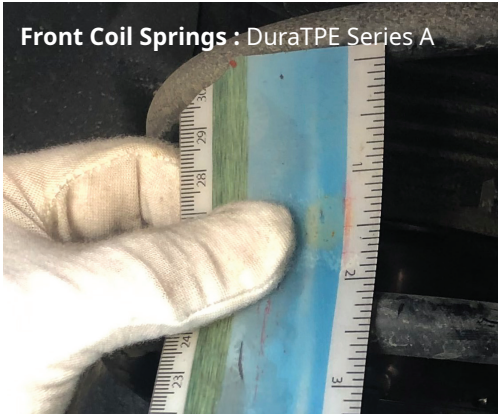

Front Coil Springs : DuraTPE® Series A

Rear Coil Springs : DuraTPE® Series B+

Ground Lifting Height : 1.25"

Front Coil Springs : DuraTPE Series A

Rear Coil Springs : DuraTPE Series B+